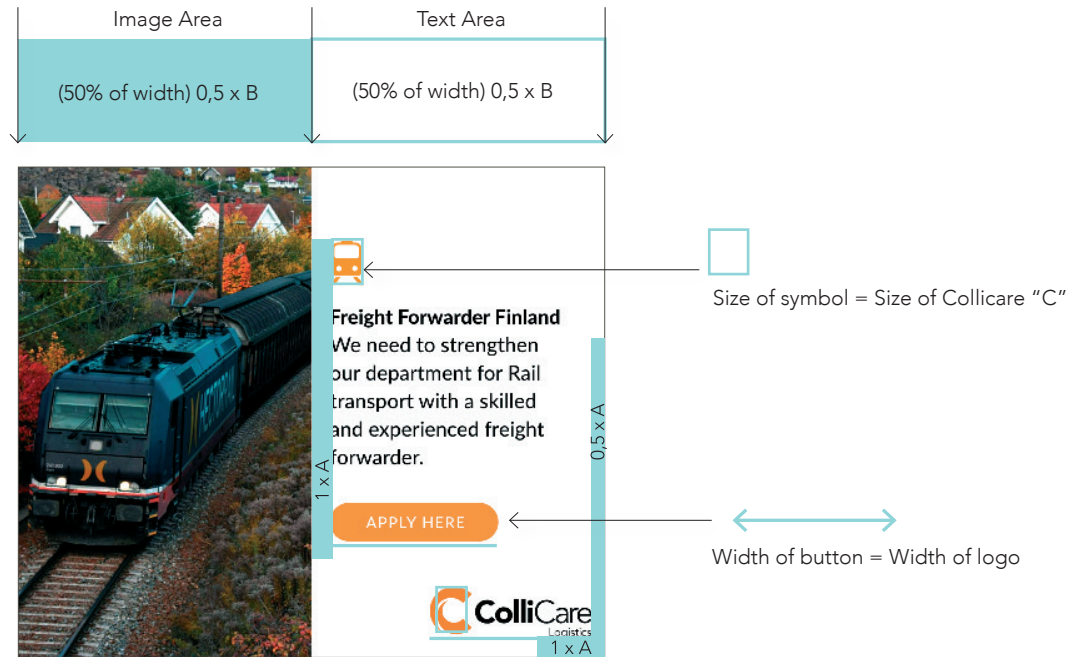

The template can be adapted to different sectors and in different languages.

Vertical 50/50 Vacancy Digital Ad

The template can be adapted to have either (A) the image on the left, or (B) the image on the right and in different languages.