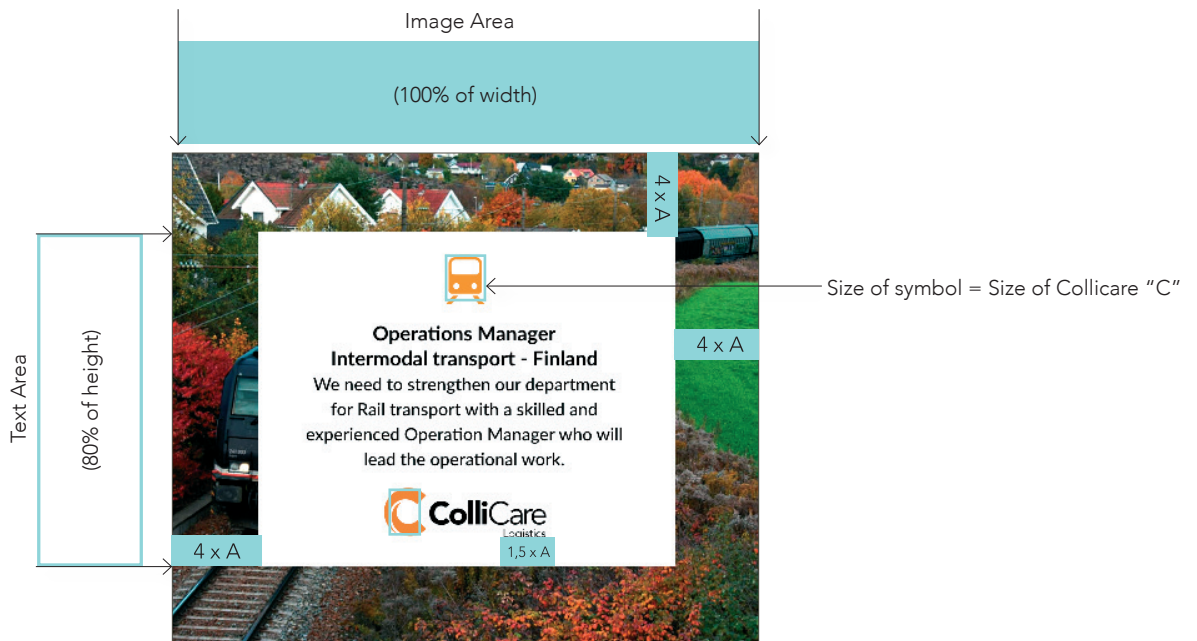

A) Image Top - Horizontal 50/50 Vacancy Digital Ad

B) Image/s Bottom - Horizontal 50/50 Vacancy Digital Ad

B) Adapted for Facebook Cover or banner

Full image Vacancy Digital Ad

The template can be adapted to have either (A) the image on the top, or (B) the image/s on the bottom and in different languages.